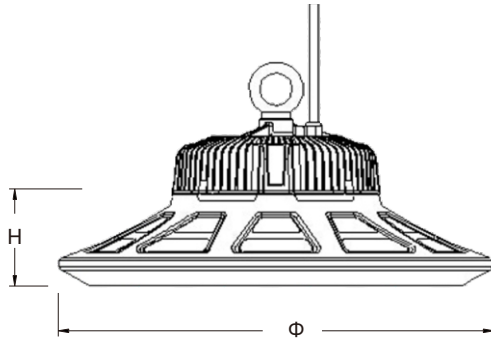

100/150/200W UFO Highbay

Features

- Apply CREE LED chip, high lumens output, up to 130lm/w;
- Good quality driver, lightning / overvoltage / shortcircuit protections;
- Slim design, easy installation, reduce 30% weight;
- Brand-new UFO style, 1/3 height of regular highbay;
- Multiple beam angles available for lighting different areas.

Applications

The UFO highbays are easy install and apply for large area lighting, especially for the warehouse, gas station, tunnel, airport, train station and other large places.

Size

Unit: mm

100W: Ø310, H48mm
 150W: Ø350, H55mm
 200W: Ø380, H58mm

Product Details

Item NO.	SF-GK701-100	SF-GK701-150	SF-GK701-200
Power	100W	150W	200W
Input voltage	AC108-305V	AC90-305V	AC90-305V
Power Factor	>0.96	>0.98	>0.98
Power Efficiency	>90%	>92%	>93%
Luminous Flux	7500Lm	11250Lm	15000Lm
CCT options	3000K/4000K/5700K		
CRI options	Ra>70/80		
Beam angle options	60°/90°		
Working Temperature	-30 ~ +45°C		
IP rating	Ip65		
Net weight	1.25KG	1.85KG	2.25KG
Gross Weight	2.5KG	2.95KG	3.5KG
Package size	33*33*16cm(1pcs)	37*37*17cm(1pcs)	41*41*18cm(1pcs)